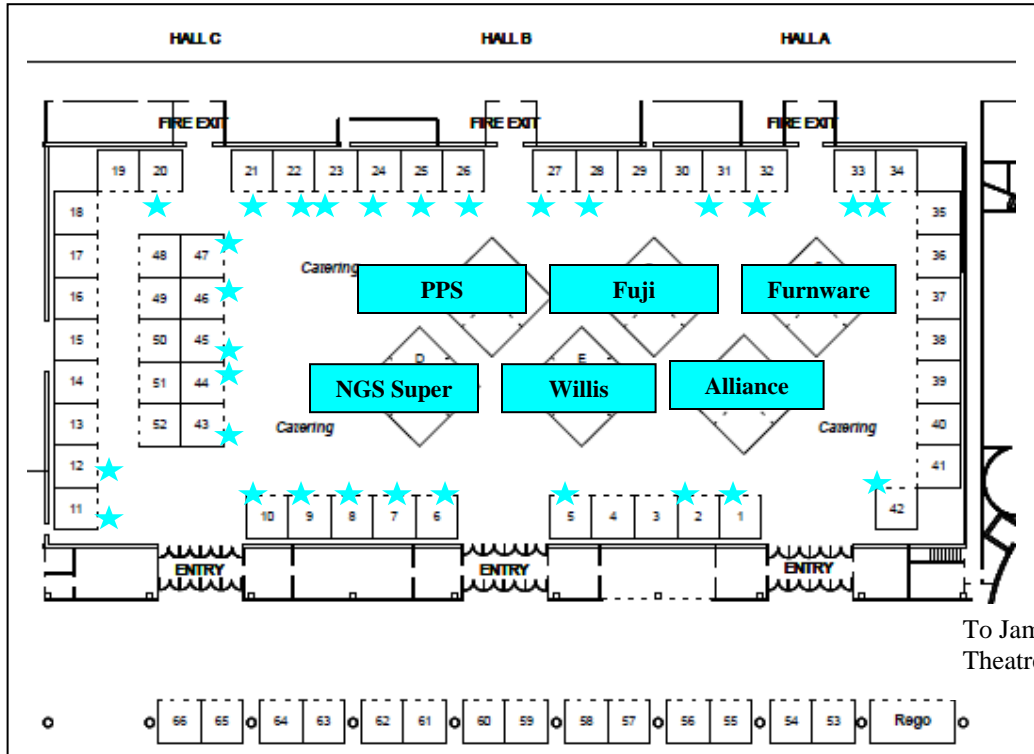

ASBA 2011 Conference Christchurch 18-21 July
Christchurch Convention Centre – Halls A, B C

1 Inspiriti	15	29	43 The Alpha School System	57
2 FlexiSchools	16	30	44 Lundia Shelving Limited	58
3	17	31 OfficeMax	45 Midford	59
4	18	32 OfficeMax	46 PC School	60
5 OSH Club	19	33 FE Technologies	47 PC School	61
6 Omnilink	20 Distinction	34 FE Technologies	48	62
7 Omnilink	21 School Plan	35	49	63
8 Synergetic	22 Salpac Administration Pty Ltd	36	50	64
9 Synergetic	23 Ausco Modular	37	51	65
10 Synergetic	24 Woods Furniture	38	52	66
11 NAB / BNZ	25 Woods Furniture	39	53	
12 NAB / BNZ	26 Woods Furniture	40	54	
13	27 Hewlett Packard	41	55	
14	28 Hewlett Packard	42 Catholic Super & Retirement Fund	56	